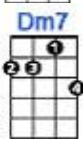

And even the palms seem to be swaying when they begin the beguine.