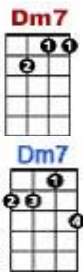

And even the palms seem to be swaying when they begin the beguine.