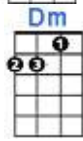

And even the palms seem to be swaying when they begin the beguine.