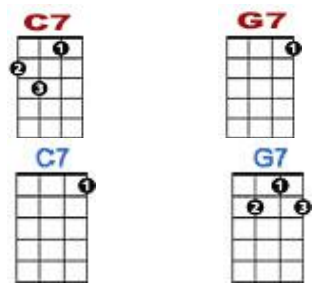

Hey Jude by the Beatles

1st VERSE:

Hey Jude, don't make it bad. Take a sad song and make it bet t e r.

Remember to let her into your heart, then you can start to make it bet-ter

2nd VERSE: Hey Jude, don't be afraid. You were made to go out and get her.
The minute you let her under your skin, then you begin to make it better.

REFRAIN:

And an-y time you feel the pain, hey Jude, re-frain, don't car-ry the world upon your shoul-der.

For don't you know that it's just a fool who plays it cool by making his world a little col - der.

Na, na na, na na, na, na.

3rd VERSE: Hey Jude don't let me down. You have found her, now go and get her. The minute you let her into your heart, then you can start to make it better.

REFRAIN: So let it out and let it in, hey Jude, begin. You're looking for someone to get closer. But don't you know that it's just you, hey Jude, you'll do, the movement you need is on your shoulder. Na, na na, na na, na, na

4th VERSE: Hey Jude, don't make it bad. Take a sad song and make it better Remember to let her into your heart, then you can start to make it better.

Na na, na na-na-na-na na-na-na-na, hey Jude. Na na, na na-na-na-na na-na-na-na, hey Jude.