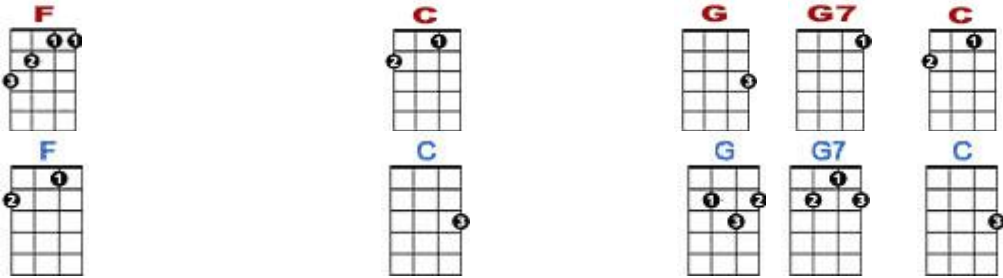

Hey Jude by the Beatles

1st VERSE:

Hey Jude, don't make it bad. Take a sad song and make it bet t e r.

Remember to let her into your heart, then you can start to make it bet-ter

2nd VERSE: Hey Jude, don't be afraid. You were made to go out and get her.
The minute you let her under your skin, then you begin to make it better.

REFRAIN:

And an-y time you feel the pain, hey Jude, re-frain, don't car-ry the world upon your shoul-der.

For don't you know that it's just a fool who plays it cool by making his world a little col - der.

Na, na na, na na, na, na.

3rd VERSE: Hey Jude don't let me down. You have found her, now go and get her. The minute you let her into your heart, then you can start to make it better.

REFRAIN: So let it out and let it in, hey Jude, begin. You're looking for someone to get closer. But don't you know that it's just you, hey Jude, you'll do, the movement you need is on your shoulder. Na, na na, na na, na, na

4th VERSE: Hey Jude, don't make it bad. Take a sad song and make it better Remember to let her into your heart, then you can start to make it better.

Na na, na na-na-na-na na-na-na-na, hey Jude. Na na, na na-na-na-na na-na-na-na, hey Jude.