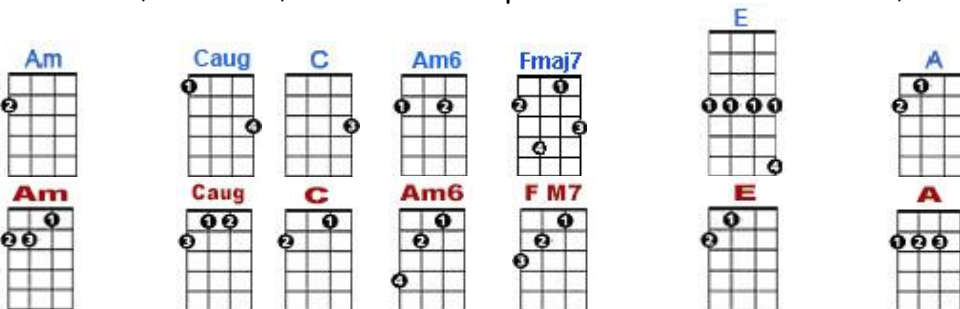

I will say the only words I know that you'll understand, my Michelle