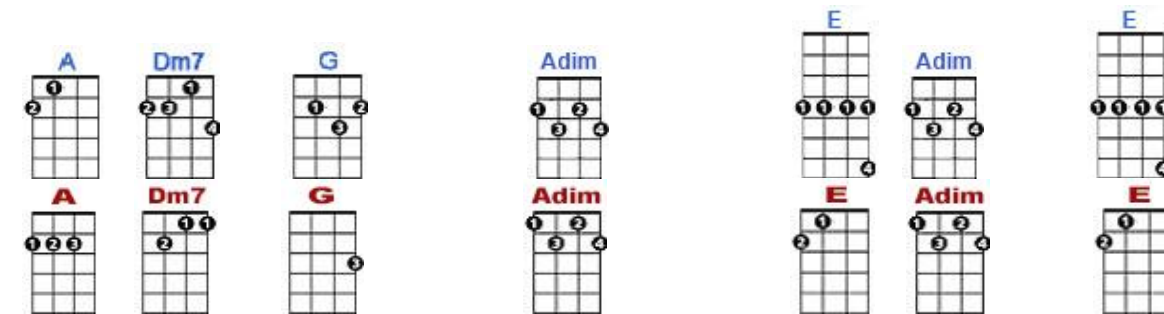

Michelle, ma belle, sont les mots qui vont tres bien en-semble, tres bien en-semble