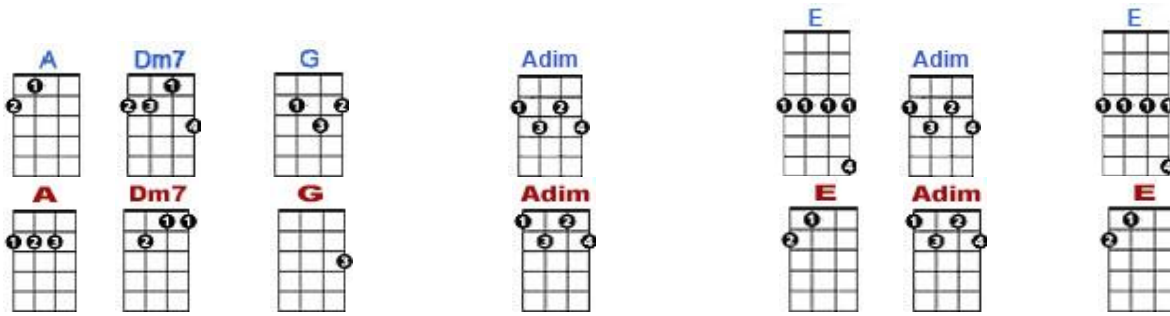

Michelle, ma belle, sont les mots qui vont tres bien en-semble, tres bien en-semble