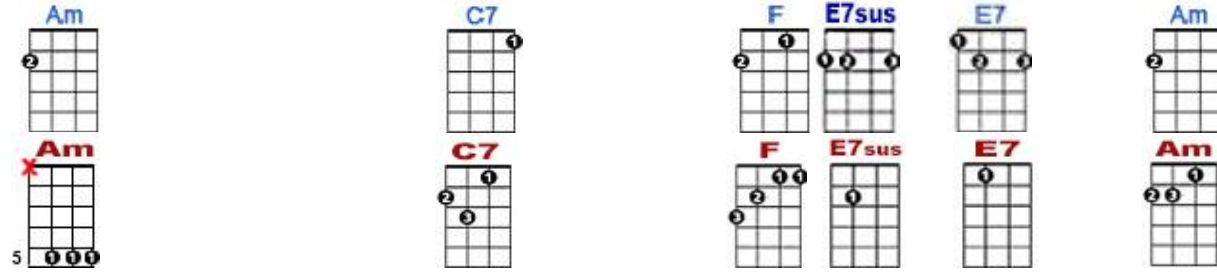

I need to, I need to, I need to, I need to make you see, oh, what you mean to me