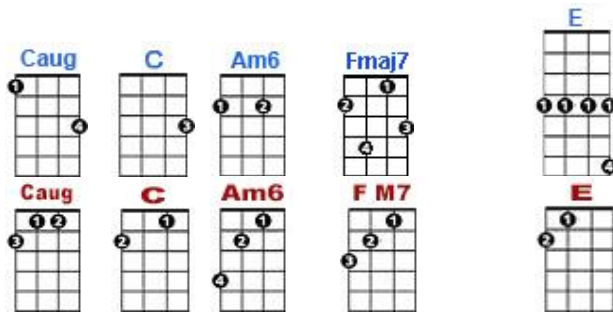

Until I do I'm hoping you will know what I mean

I want you, I want you, I want you, I think you know by now. I'll get to you somehow
Until I do I'm telling you so you'll understand