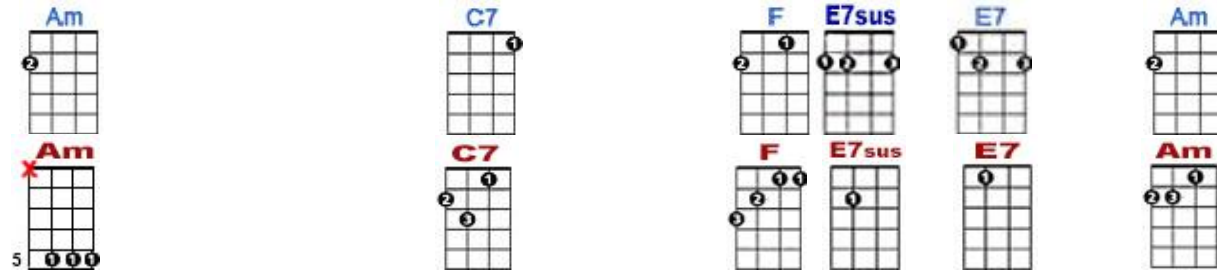

I need to, I need to, I need to, I need to make you see, oh, what you mean to me