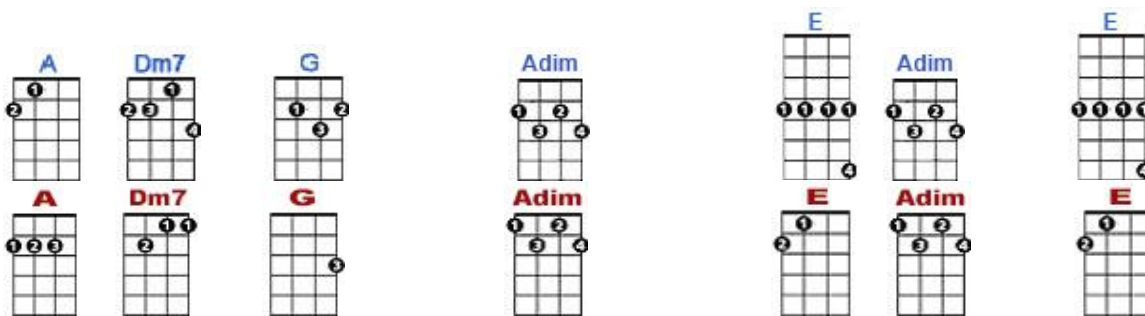

Michelle, ma belle, sont les mots qui vont tres bien en-semble, tres bien en-semble