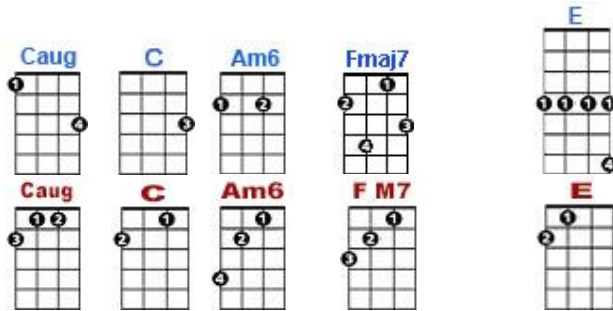

Until I do I'm hoping you will know what I mean

I want you, I want you, I want you, I think you know by now. I'll get to you somehow
Until I do I'm telling you so you'll understand