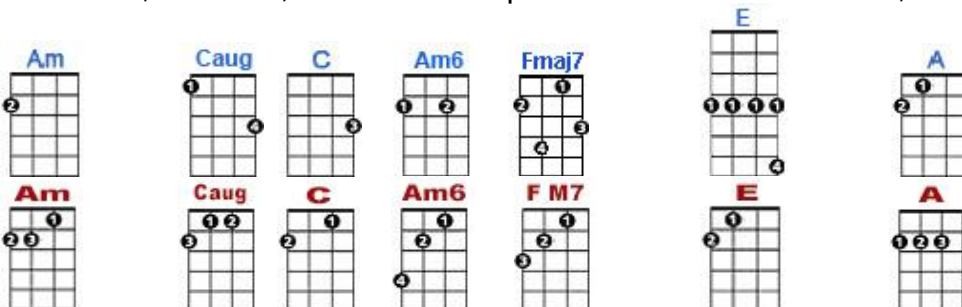

I will say the only words I know that you'll understand, my Michelle