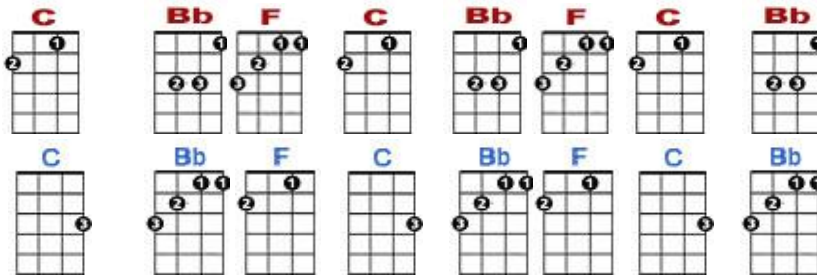

The Weight by J. Robbie Robertson

| | | | | | | | |
|--|---|---|---|----|---|--|---|
|  |  |  |  | x2 |  |  |  |
|  |  |  |  | x2 |  |  |  |

0 0 0 0
1 1 1 1 3 1 1 1 1 1

INTRO

I pulled in-to Naz-a-reth, was feel-in' 'bout half past dead.

| | | |
|---|---|---|
|  |  |  |
|  |  |  |

0 0 3 0
1 1 1 1 3 1 1 1

I just need some place where I can lay my head

| | | |
|---|---|---|
|  |  |  |
|  |  |  |

3 3 0 3 0 3 0 0 0
3 1 1 1
2

"Hey, mister, can you tell me where a man might find a bed?"

| | | |
|---|---|---|
|  |  |  |
|  |  |  |

0 0 0
1 1 1 1 3 1 1 3 1

He just grinned and shook my hand, "no" was all he said

CHORUS:

Take a load off, Fanny, take a load for free, take a load off, Fanny

And (and) (and) you put the load right on me.