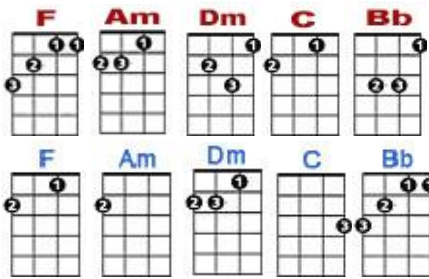

| | | |
|---|---|---|
|  |  |  |
|  |  |  |

0 0 0
1 1 1 1 3 1 1 3 1

He just grinned and shook my hand, "no" was all he said

CHORUS:

Take a load off, Fanny, take a load for free, take a load off, Fanny

And (and) (and) you put the load right on me.

I picked up my bag, I went lookin' for a place to hide
 When I saw Carmen and the Devil walkin' side by side
 I said, "Hey, Carmen, come on let's go downtown"
 She said, "I gotta go but my friend can stick around" **CHORUS**