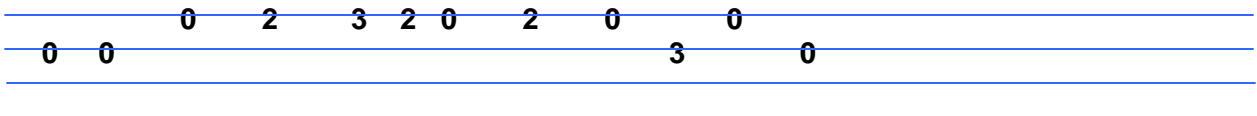

2nd VERSE:

Suddenly, I'm not half the man I used to be, there's a shadow hanging over me.
Oh yesterday won't set me free

CHORUS:

Why she had to go, I don't know, she wouldn't say.