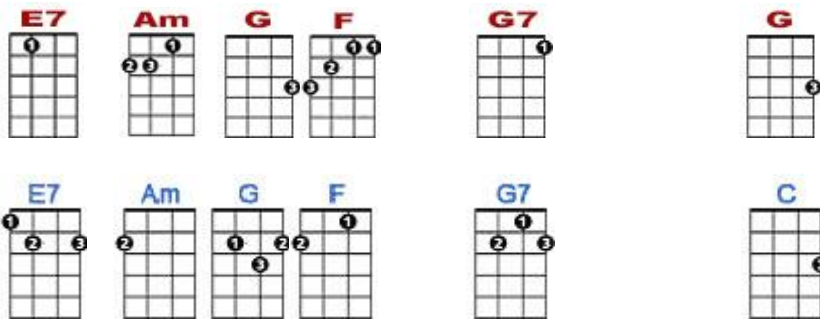

2nd VERSE:

Suddenly, I'm not half the man I used to be, there's a shadow hanging over me.
Oh yesterday won't set me free

CHORUS:

Why she had to go, I don't know, she wouldn't say.