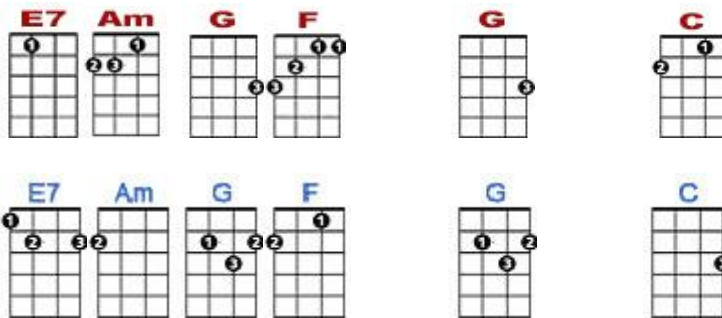

I said some - thing wrong, now I long for yesterday. Yesterday ...

3rd VERSE:

..., love was such an easy game to play, now I need a place to hide away.
Oh I believe in Yesterday

Repeat CHORUS

Repeat 3rd VERSE