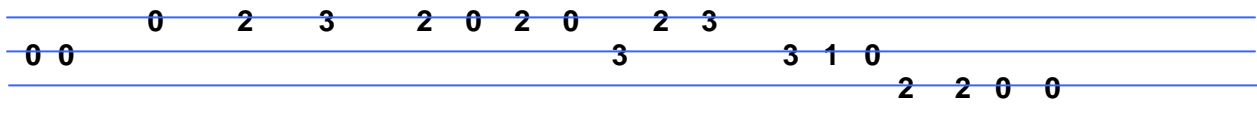

I said some - thing wrong, now I long for yesterday. Yesterday ...

3rd VERSE:

..., love was such an easy game to play, now I need a place to hide away.
Oh I believe in Yesterday

Repeat CHORUS

Repeat 3rd VERSE