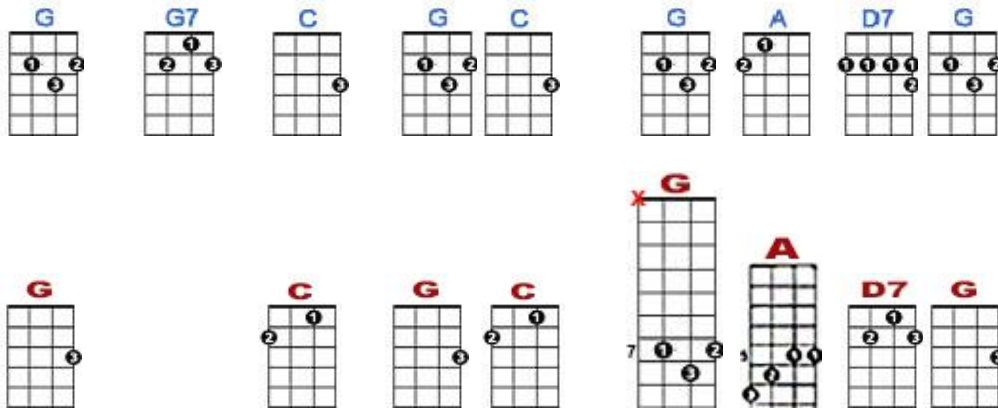

Zip A Dee Doo Dah by Ray Gilbert & Allie Wrubel

Recorded by James Baskett, 1945

From the Walt Disney movie "Song of the South"

Academy Award winner, 1946, best song

Chord diagrams for the first line: G, G7, C, G, C, Gdim, G, D7.

Fretboard diagram showing the following sequence of notes: 0 1 2 3 | 3 0 0 | 1 3 | 3 3 0 | 3 0 | 0 0 | 0 0 2.

Zip a dee doo dah, zip a dee ay, my, oh my____, what a wonderful day!

Chord diagrams for the second line: G, G7, C, G, C, G, A, D7, G, G, C, G, A, D7, G.

Fretboard diagram showing the following sequence of notes: 0 1 2 3 | 3 0 | 1 3 | 0 2 3 | 7 8 | 5 0 | 2 3.

Plenty of sunshine headed my way, zip a dee doo dah, zip a dee ay.

Mister bluebird on my shoul - der. It's the truth, it's actual. Everything is sa-tis-fac-tual.