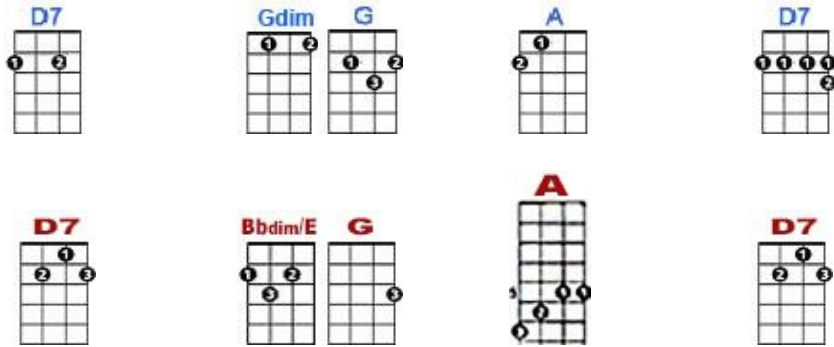

Zip A Dee Doo Dah by Ray Gilbert & Allie Wrubel

Recorded by James Baskett, 1945

From the Walt Disney movie "Song of the South"

Academy Award winner, 1946, best song

Chord diagrams for the first line: G, G7, C, G, C, Gdim, G, D7.

Fretboard diagram showing the following sequence of notes: 0 1 2 3 | 3 0 0 | 1 3 | 3 3 0 | 3 0 | 0 0 | 0 0 2.

Zip a dee doo dah, zip a dee ay, my, oh my____, what a wonderful day!

Chord diagrams for the second line: G, G7, C, G, C, G, A, D7, G, G, C, G, A, D7, G.

Fretboard diagram showing the following sequence of notes: 0 1 2 3 | 3 0 | 1 3 | 0 2 3 | 7 8 | 5 0 | 2 3.

Plenty of sunshine headed my way, zip a dee doo dah, zip a dee ay.

Mister bluebird on my shoul - der. It's the truth, it's actual. Everything is sa-tis-fac-tual.